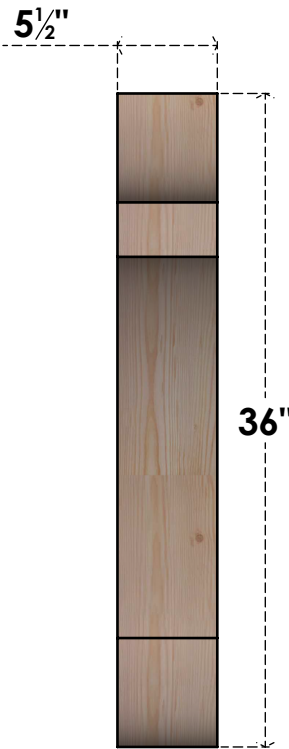

# BRC06X32X36OLY00SDF

5 1/2"W X 32"D X 36"H OLYMPIC SMOOTH BRACE, DOUGLAS FIR

**SIDE**

**FRONT**

EKENA MILLWORK  
 2300 WEST MAIN ST.  
 CLARKSVILLE, TX 75426  
 TOLL FREE: 866-607-0453  
 WWW.EKENAMILLWORK.COM

**NOTES**

1. INSTALLATION TO BE COMPLETED IN ACCORDANCE WITH MANUFACTURER'S SPECIFICATIONS.
2. DRAWING MAY NOT BE TO SCALE
3. THIS DRAWING IS INTENDED FOR DESIGN AND PLANNING PURPOSES ONLY.
4. ALL INFORMATION CONTAINED HEREIN WAS CURRENT AT THE TIME OF DEVELOPMENT BUT MUST BE REVIEWED AND APPROVED BY THE PRODUCT MANUFACTURER TO BE CONSIDERED ACCURATE.
5. PRODUCTS ARE NOT KILN DRIED. THIS ITEM IS UNIQUE AND WILL CONTAIN THE NATURAL VARIATIONS THAT THE WOOD SPECIES OFFERS. THIS MAY RESULT IN VARIATIONS UP TO 1/4"