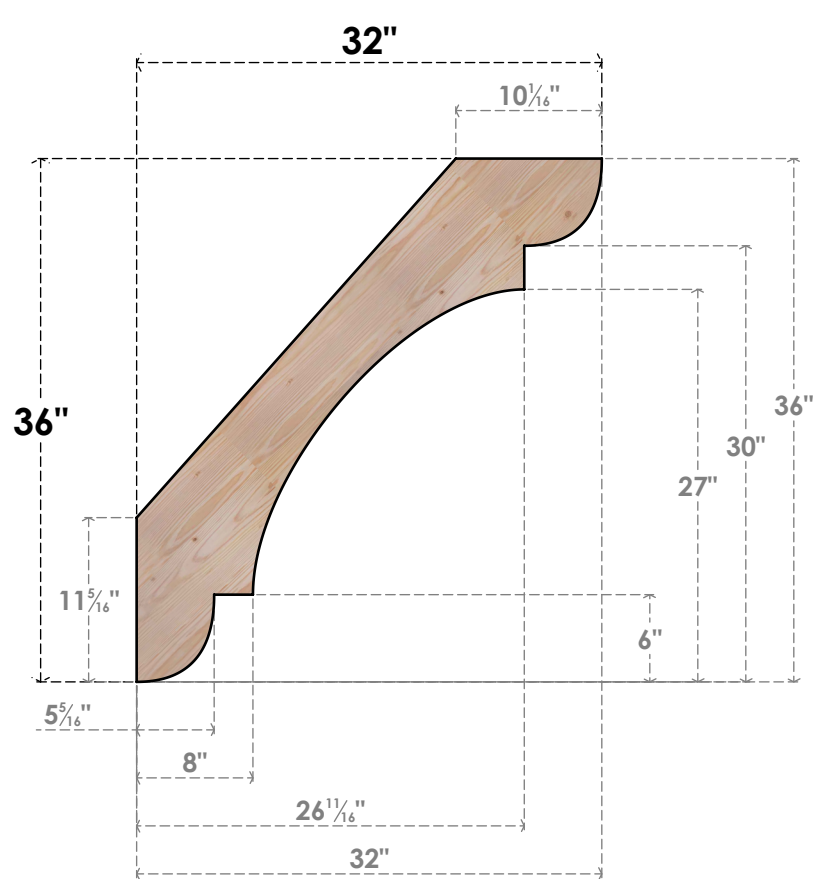

# BRC06X32X36OLY00SDF

5 1/2"W X 32"D X 36"H OLYMPIC SMOOTH BRACE, DOUGLAS FIR

**SIDE**

**FRONT**

EKENA MILLWORK  
 2300 WEST MAIN ST.  
 CLARKSVILLE, TX 75426  
 TOLL FREE: 866-607-0453  
 WWW.EKENAMILLWORK.COM

**NOTES**

1. INSTALLATION TO BE COMPLETED IN ACCORDANCE WITH MANUFACTURER'S SPECIFICATIONS.
2. DRAWING MAY NOT BE TO SCALE
3. THIS DRAWING IS INTENDED FOR DESIGN AND PLANNING PURPOSES ONLY.
4. ALL INFORMATION CONTAINED HEREIN WAS CURRENT AT THE TIME OF DEVELOPMENT BUT MUST BE REVIEWED AND APPROVED BY THE PRODUCT MANUFACTURER TO BE CONSIDERED ACCURATE.
5. PRODUCTS ARE NOT KILN DRIED. THIS ITEM IS UNIQUE AND WILL CONTAIN THE NATURAL VARIATIONS THAT THE WOOD SPECIES OFFERS. THIS MAY RESULT IN VARIATIONS UP TO 1/4"